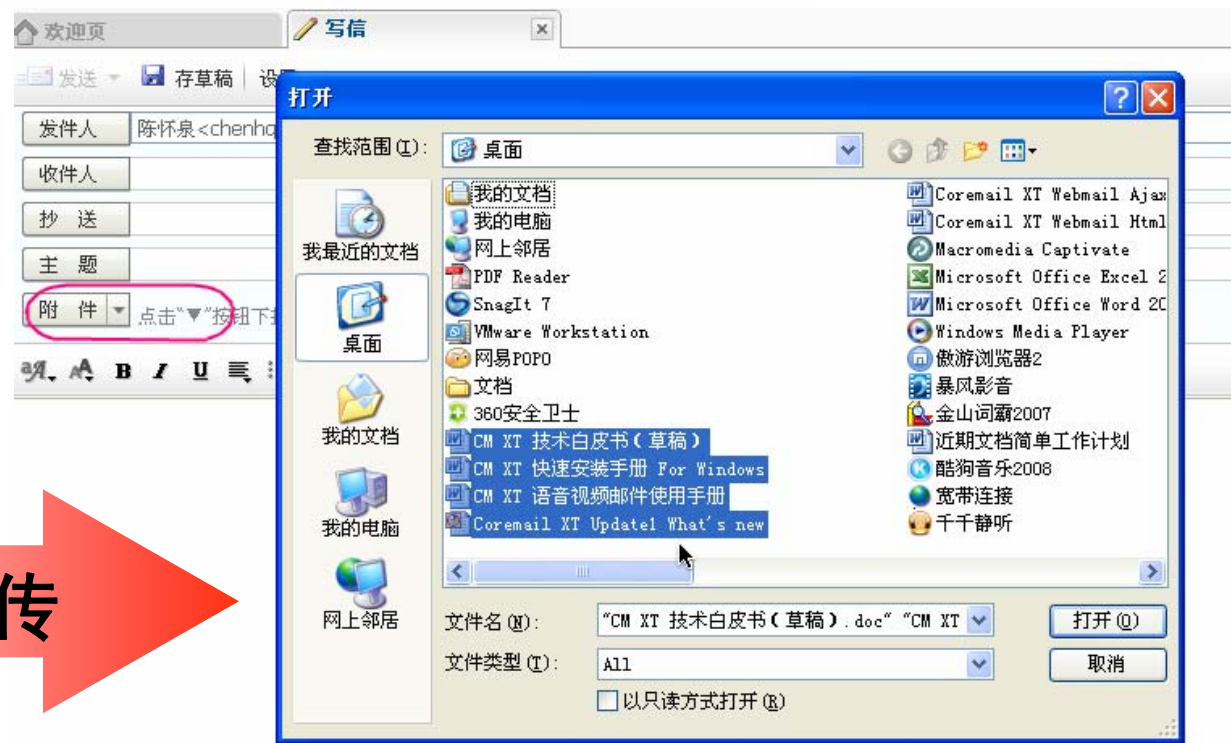

AJAX: 便捷的附件上传