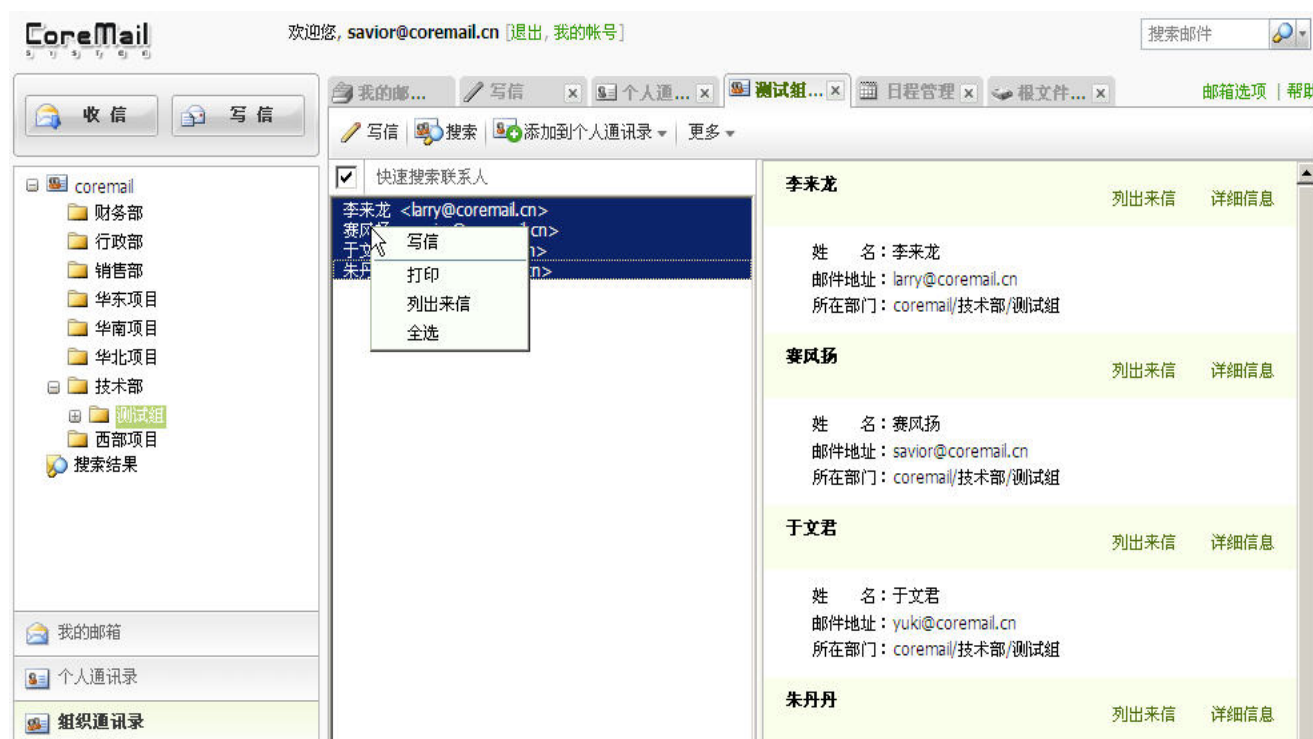

组织通讯录

- 应用树状形式，呈现真实部门结构