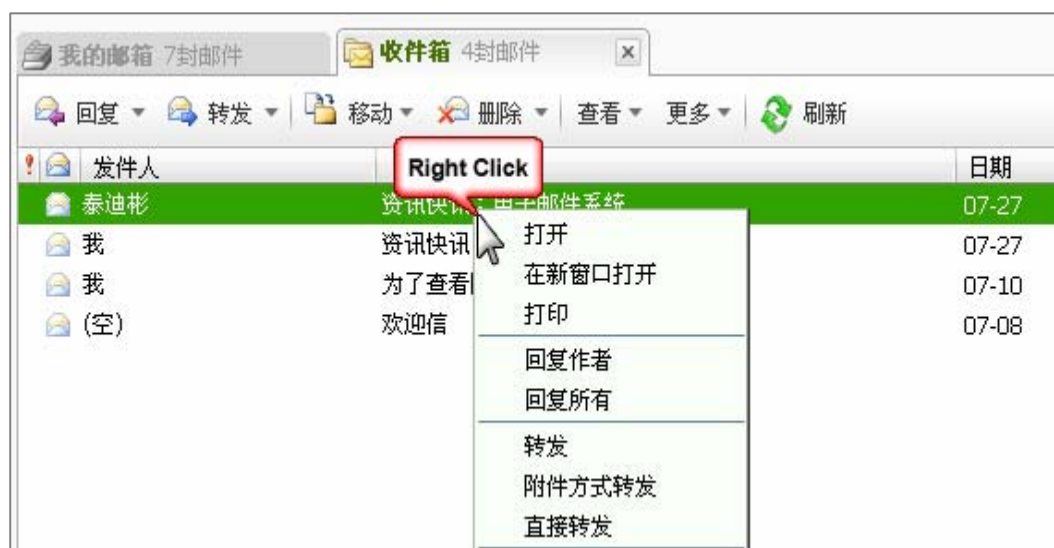

AJAX: 常用的快捷操作

- 浏览器也可以用鼠标右键
- 鼠标拖拽动作
- 键盘快捷键，使您更顺畅使用Webmail

快捷键列表	
您可以用键盘直接阅读、操作邮件。	
检查新邮件	m
关闭当前标签	Ctrl+\
新建写信	n
新建联系人	c
回复	r
回复所有	a
转发	f
标志为已读/未读	k(注意k为小写)
删除邮件	DEL
打印	p
保存邮件	Ctrl+S
发送邮件	Ctrl+Enter